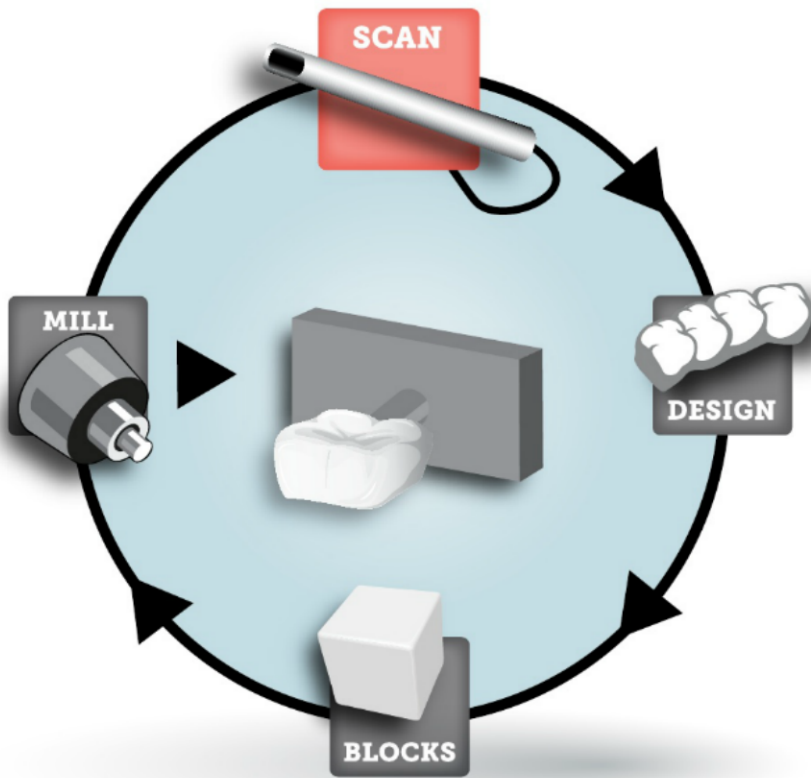

3M
True Definition Scanner

3M™ True Definition
Intraoral Scanner