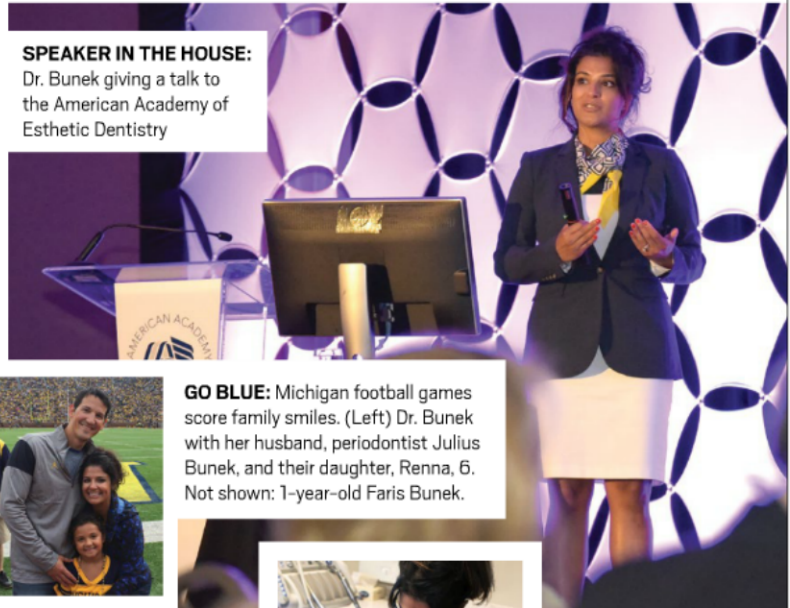

CHAIRSIDE MANNER: Dr. Bunek, a partner in Ann Arbor's Enspire Dental, with a patient

When I initially entered the lecture circuit, I tried to emulate what I thought was most presenters' style: loud, arms flailing. I failed miserably. It took a couple years to become comfortable.

As clichéd as it sounds, be yourself and develop your own style. I'm able now to fully embrace that I'm a science nerd who likes humor, college football and fashion.

One bad seed in an organization can ruin any team. For a team to be truly successful, everyone must be passionate about what they do and trust the people they're doing it with.

My relationship with my mentors, [Dental Advisor cofounders] Dr. John Powers and Dr. John Farah, has had a profound influence. I've been blessed to have them both by my side since my introduction to *The Dental Advisor*.

I'm a wife, mother, dentist and CEO of The Dental Advisor, so my schedule is anything but simple. It can be extremely difficult to find the right balance between family and work — but for me there's no balance without prioritizing family.

Outside of dentistry, my interests include travel, fanatic devotion to University of Michigan sports, snowboarding and staying active in the Ann Arbor community. I have an amazing, proud and supportive husband and two beautiful, spirited children who bring me immeasurable joy and inspiration every day.

My spirit animal is a duck: calm and unruffled on the surface but paddling like hell underwater.

SPEAKER IN THE HOUSE: Dr. Bunek giving a talk to the American Academy of Esthetic Dentistry